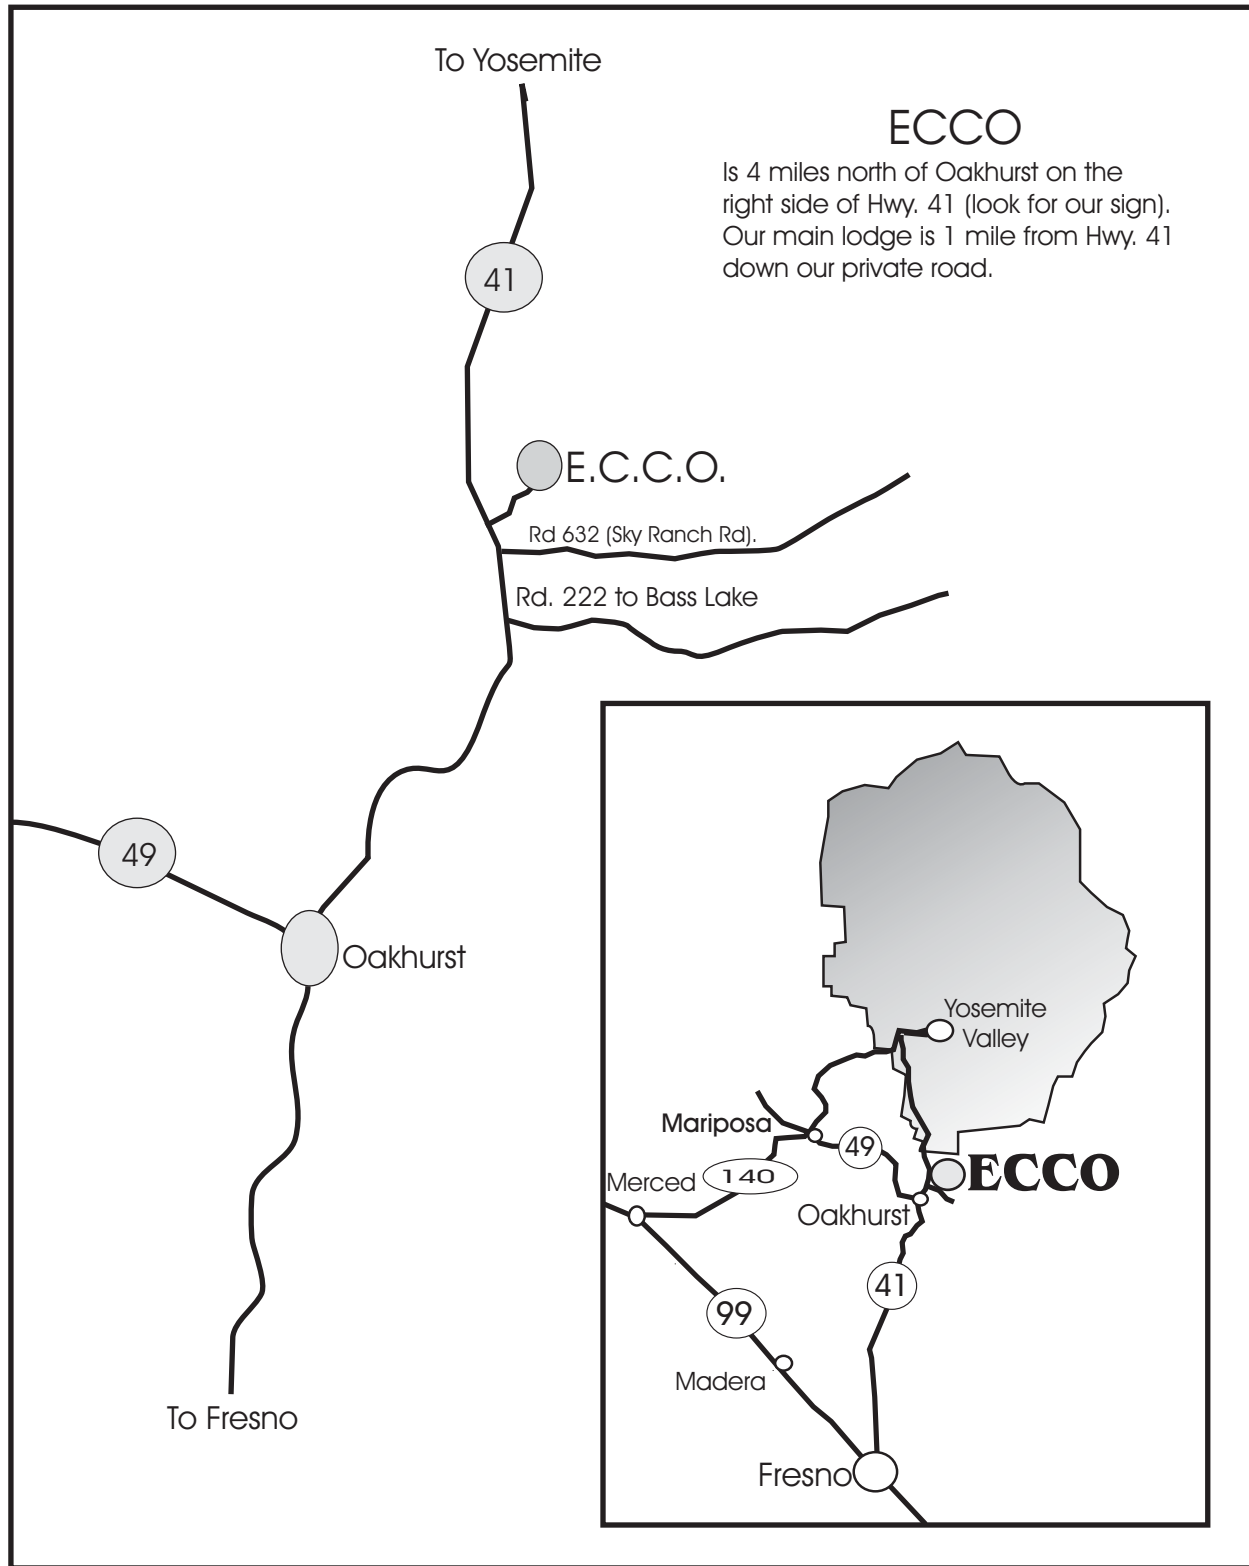

Traveling to ECCO

Mileage Chart To ECCO

Badger Pass	20	Mariposa	33	San Jose	184
Bakersfield	159	Merced	71	San Luis Obispo	159
Bass Lake	7	Monterey	199	Tioga Pass	104
Fresno	52	Sacramento	174	Yosemite Valley	45
Madera	50	San Francisco	239	Yosemite Entrance	15