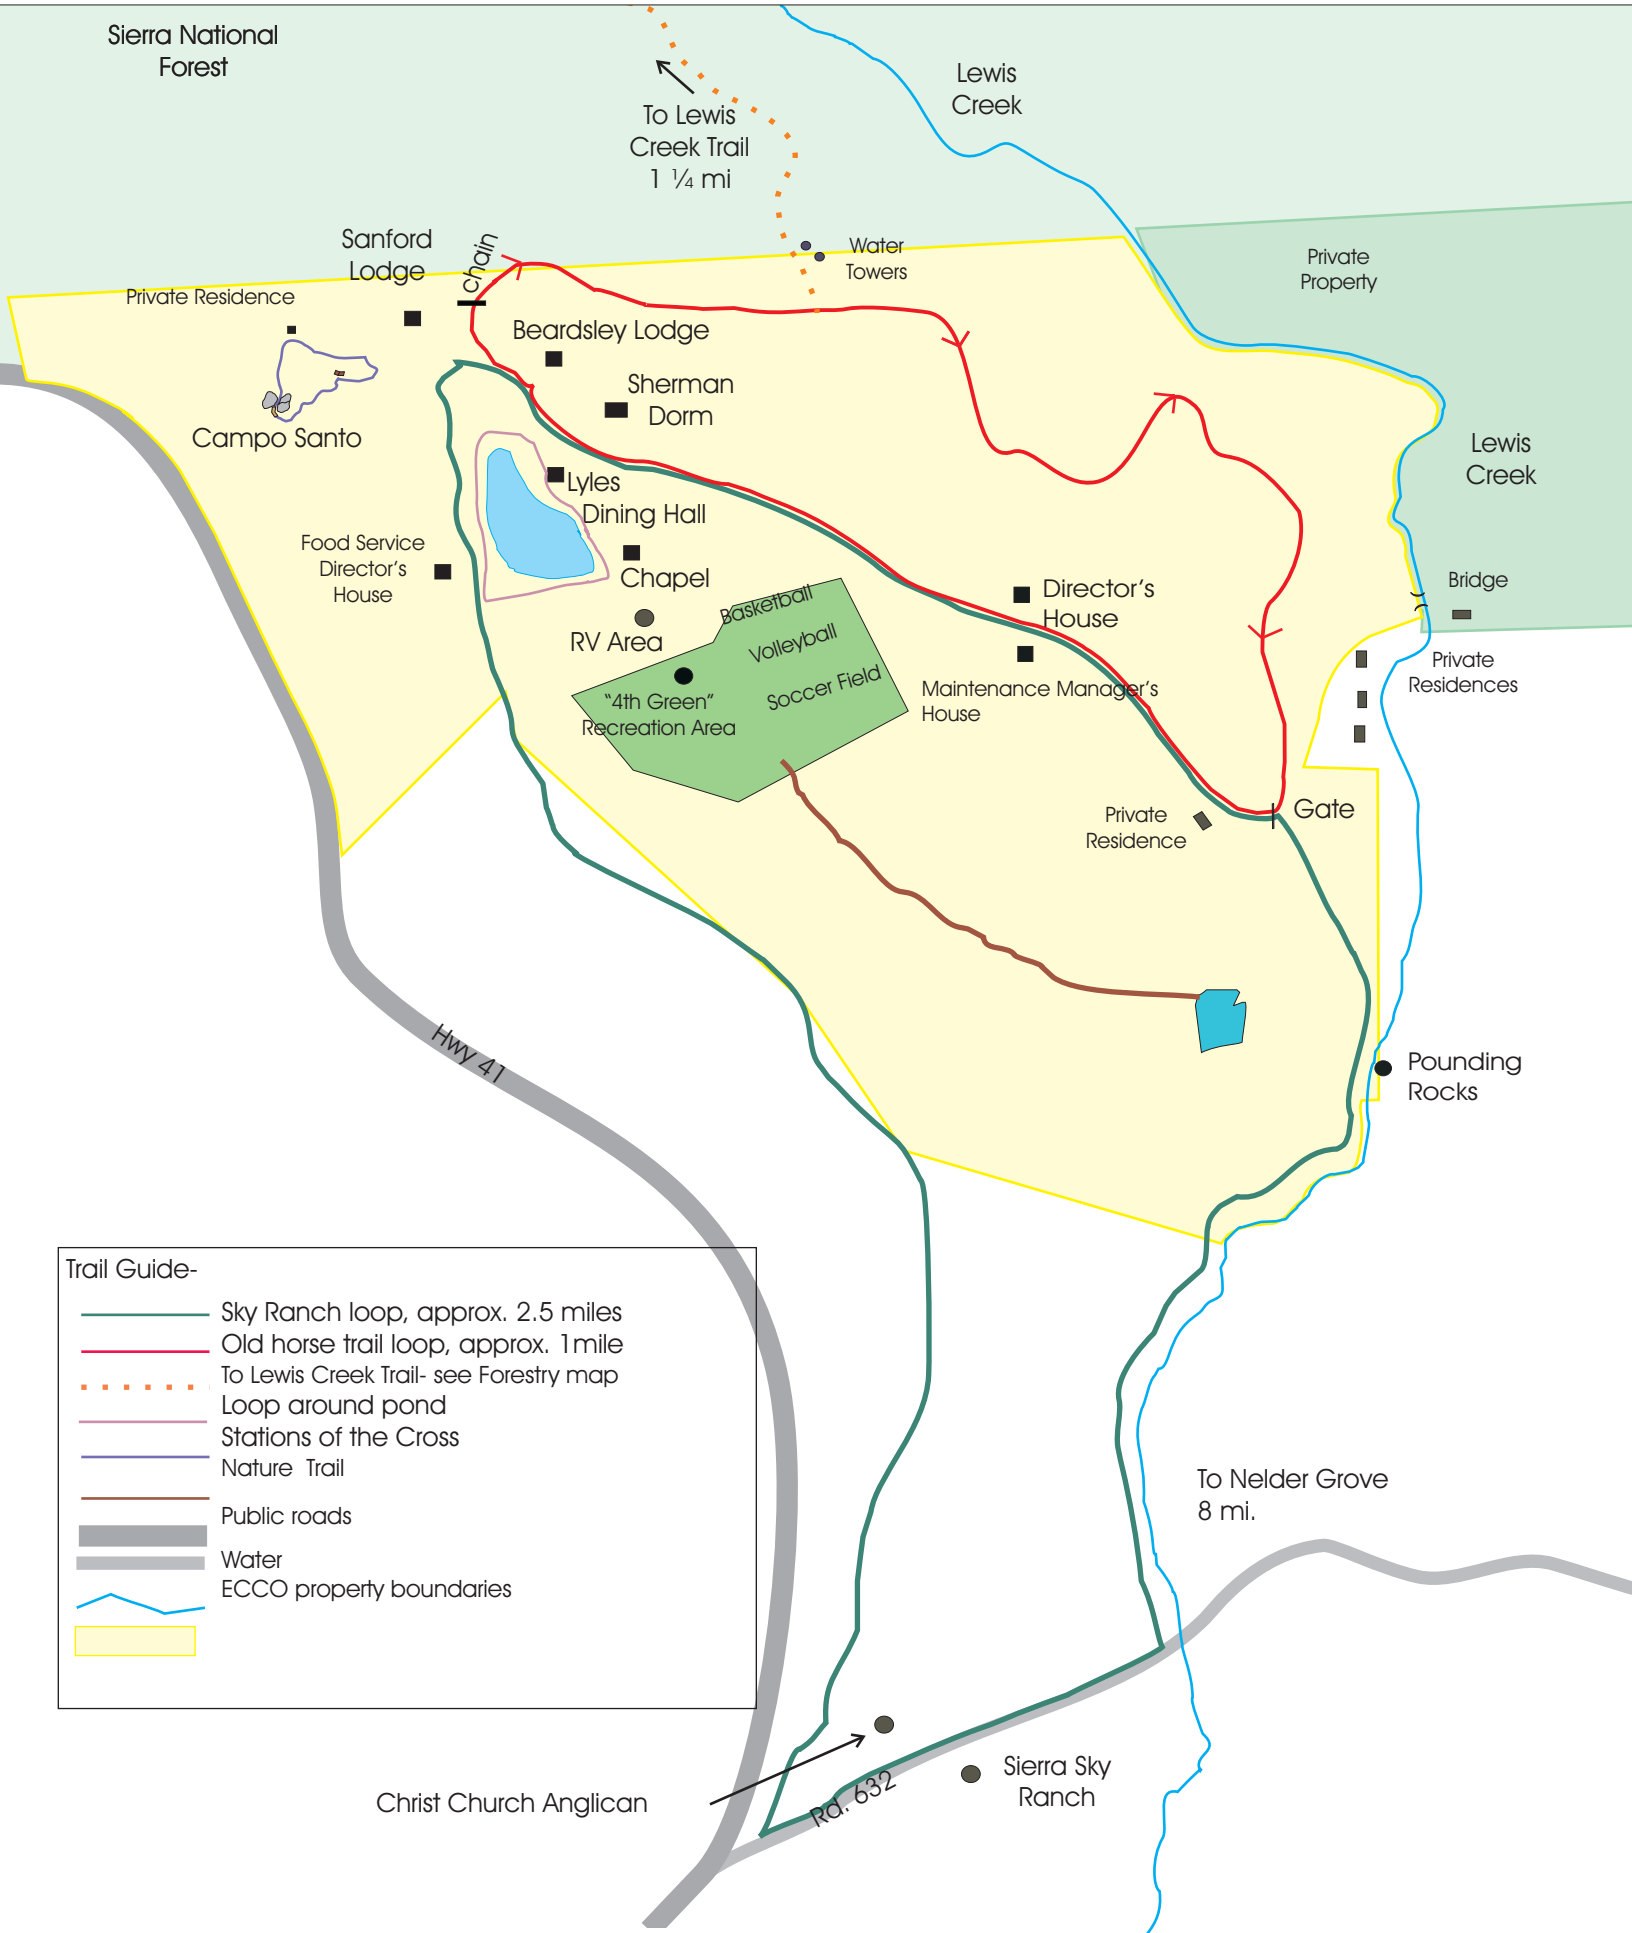

ECCO Trail Map

Sierra National Forest

To Lewis Creek Trail
1 1/4 mi

Lewis Creek

Private Property

Sanford Lodge

Private Residence

Campo Santo

Beardsley Lodge

Sherman Dorm

Lyles Dining Hall

Food Service Director's House

Chapel

RV Area

"4th Green" Recreation Area

Basketball
Volleyball
Soccer Field

Director's House

Maintenance Manager's House

Bridge

Private Residences

Lewis Creek

Gate

Private Residence

Pounding Rocks

Hwy 41

To Nelder Grove
8 mi.

Trail Guide-

- Sky Ranch loop, approx. 2.5 miles
- Old horse trail loop, approx. 1 mile
- ⋯ To Lewis Creek Trail- see Forestry map
- Loop around pond
- Stations of the Cross
- Nature Trail
- Public roads
- Water
- ECCO property boundaries